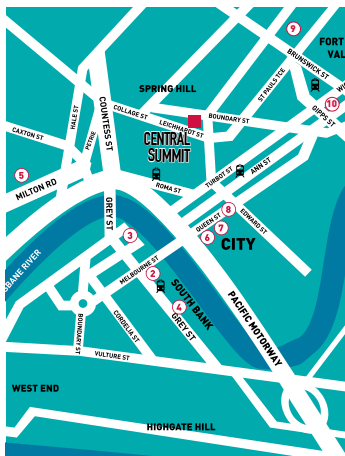

stay central

BRISBANE

CENTRAL SUMMIT

Apartments located centrally in Spring Hill – a historic area of Brisbane with charming tree-lined streets. In close proximity to the CBD, Chinatown, Casino, South Bank, Suncorp Stadium and RNA Showgrounds.

LOCATION

- Domestic and International airport - 20km
- Transit Centre - 1km
- Local Bus stop - 10m
- Interstate Rail & Coach - 1km
- Local Train Station - 500m

SHOPPING

- Basic food items - 80m
- Local shops
- (Spring Hill) - 200m
- Major shopping (CBD) - 1km
- Central Express Pantry Service (Room Delivered)

MAP

- 1 Central Summit Apartments
- 2 Performing Arts Complex
- 3 QLD Art Gallery
- 4 South Bank Parklands
- 5 Suncorp Stadium
- 6 Treasury Casino
- 7 Major City Shopping
- 8 Queen Street Mall
- 9 RNA Showgrounds
- 10 China Town