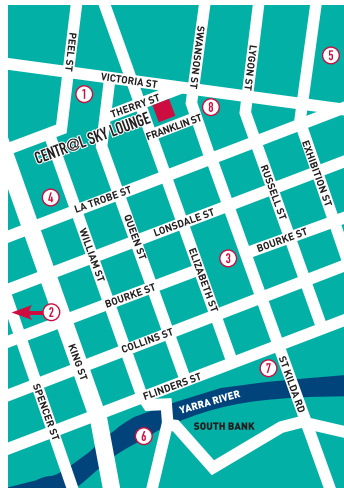

APARTMENTS & HOTELS

stay
centr@l
MELBOURNE, AUS

CENTR@L SKY LOUNGE

Centr@l Sky Lounge is located at the Northern entry to the CBD, opposite the Queen Victoria Markets and within easy walking distance of the Melbourne Central shopping centre, the City Baths and theatre district. Most apartments offer spectacular uninterrupted views of the city with apartments located from floor nine and above.

LOCATION

- Local Tram Stop - 50 m
- Queen Victoria Markets - 75 m
- Melbourne City Baths - 200 m
- Bourke St Mall - 800 m
- Lygon Street - 500 m
- Ethiad Stadium - 1.2 km
- Domestic Airport and International Airport - 22 km

SHOPPING

- Local shops - 150 m
- Melbourne Central - 550m

MAP

- 1 Queen Victoria Markets
- 2 Ethiad Stadium
- 3 Bourke St Mall
- 4 Flagstaff Gardens
- 5 Melbourne Museum
- 6 Melbourne ECC
- 7 Flinders Street Station
- 8 Melbourne City Baths